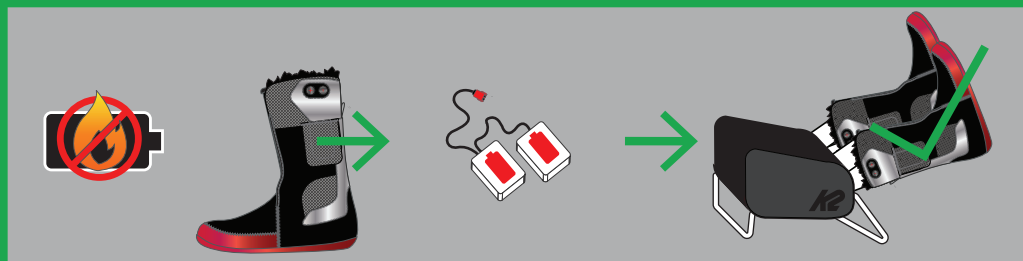

REMOVE BATTERIES BEFORE HEAT MOLDING